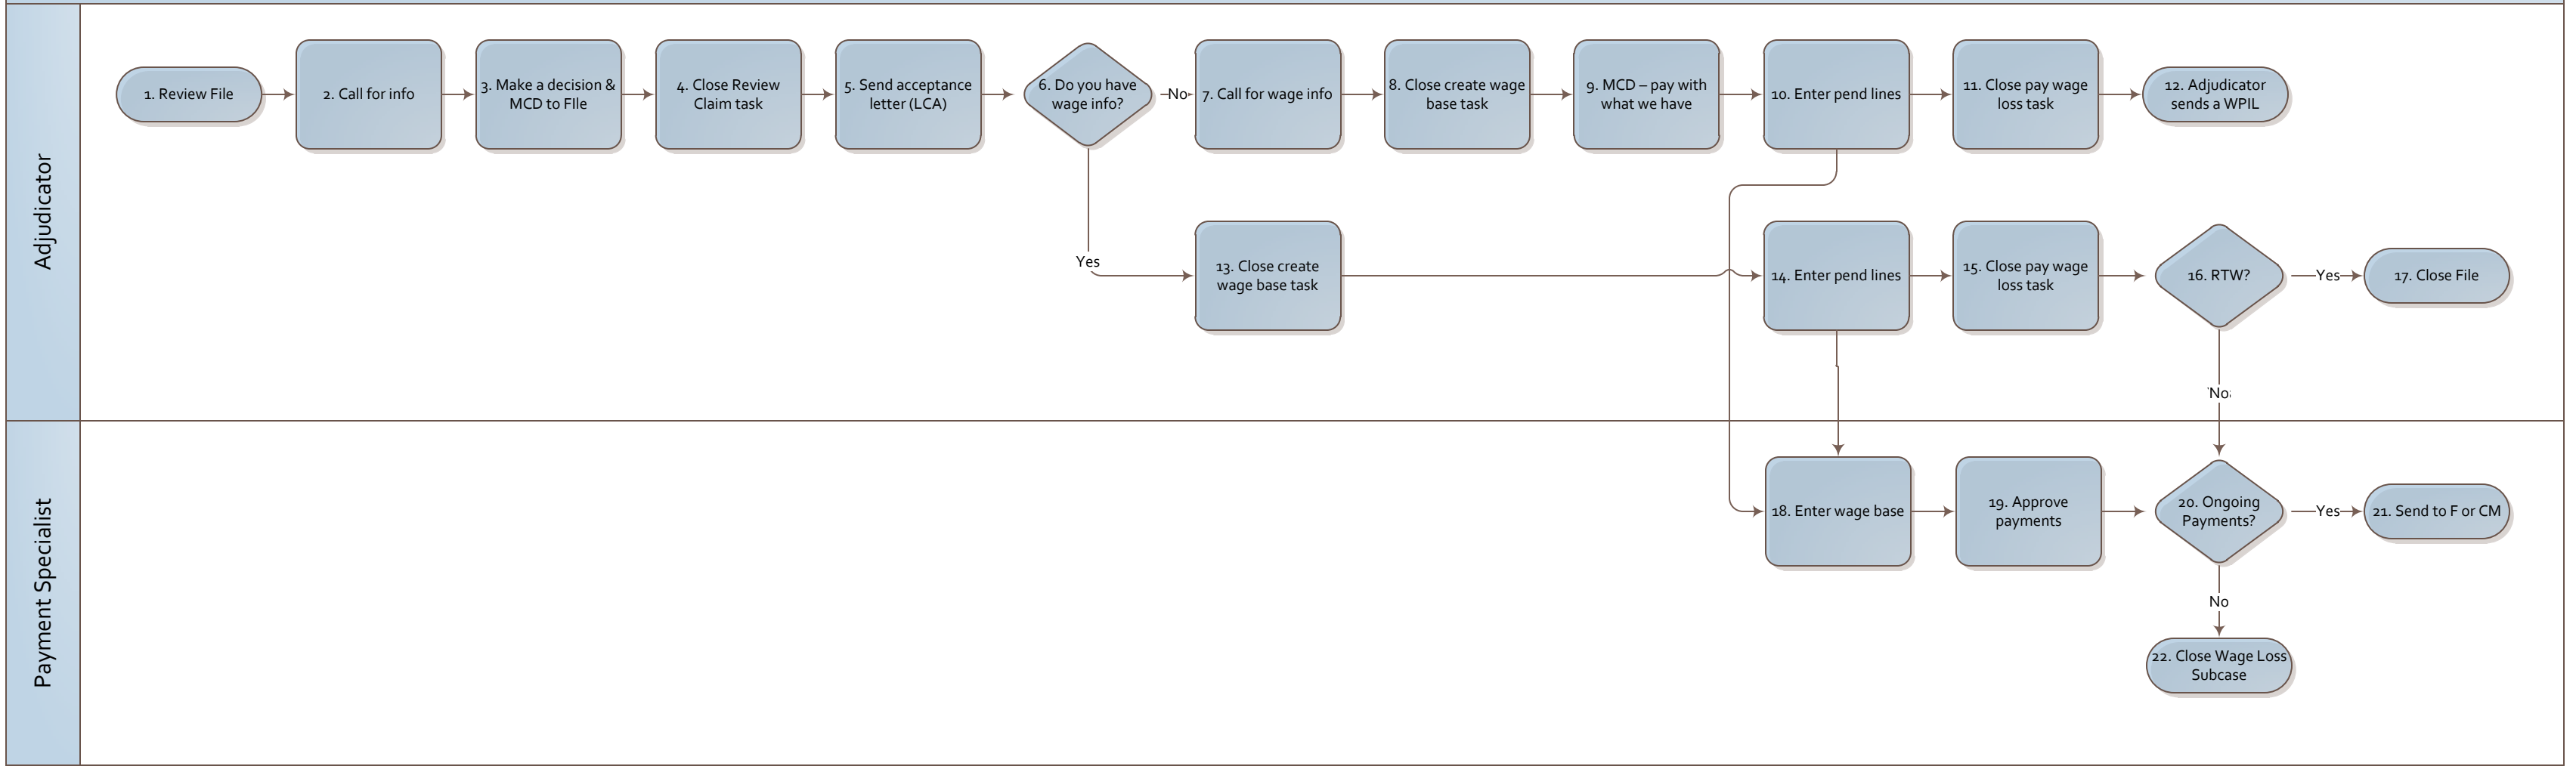

Wage Gathering – Worker Paid

August 2014

Lead time 72 hours

Wage Gathering – Employer Paid

August 2014

Lead time 8 days