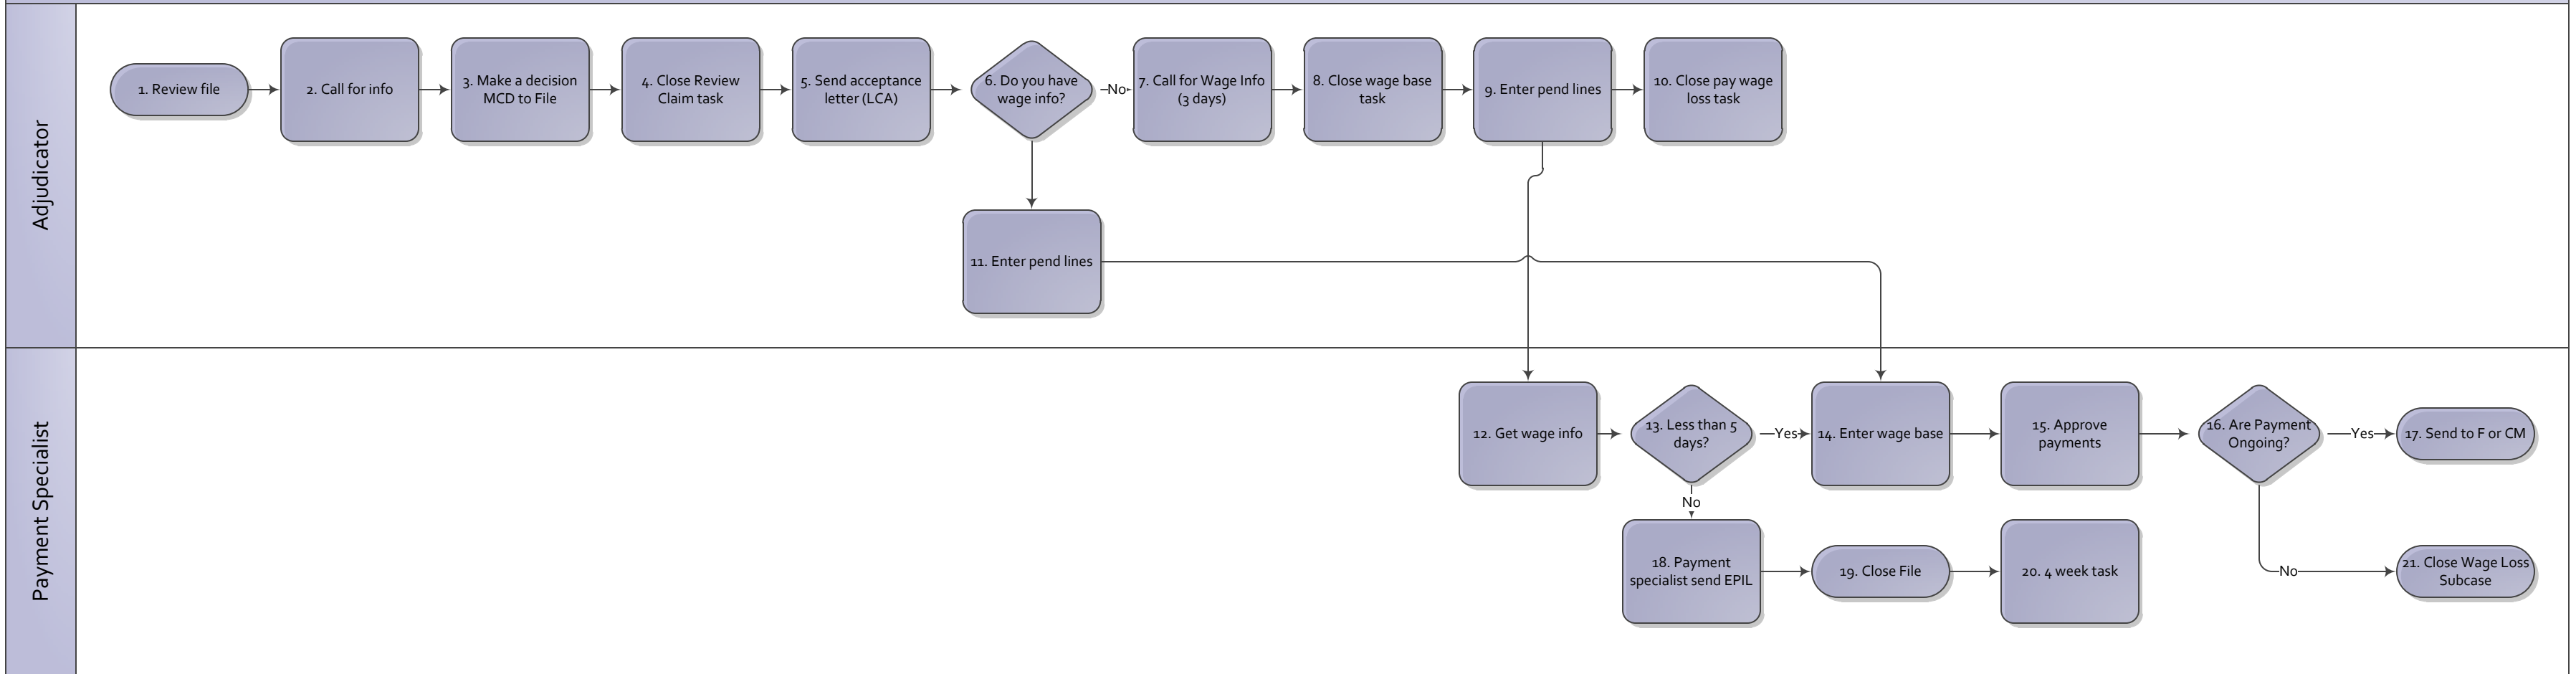

Wage Gathering – Worker Paid

August 2014

Lead time 72 hours

Wage Gathering – Employer Paid

August 2014

Lead time 8 days